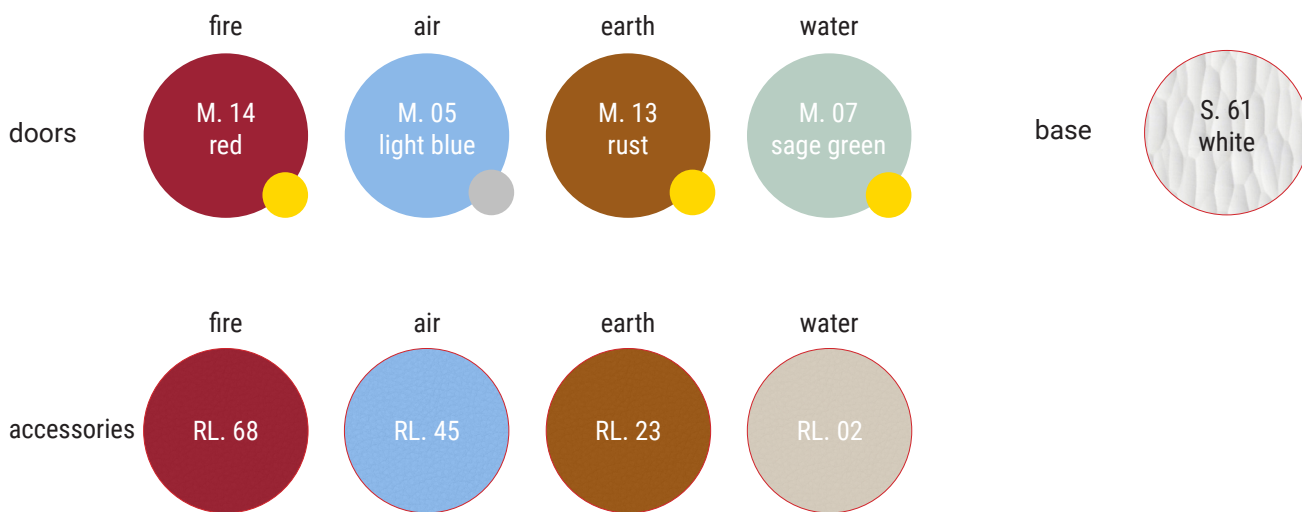

TECHNICAL DESCRIPTION

STRUCTURE

Structure and doors in veneered plywood with a thickness of 25 mm.

FINISH

Exterior and interior structure in matt lacquer. Doors in texturised scagliola applied manually with central decoration in golden leaf or silver leaf. Bases in sculptured Scagliola applied manually

ACCESSORIES

Four removable leather-covered containers.

FINISHES

SIZE

cm. 200x54 h. 80
78.74" x 21.26" h. 31.50"

cm. 40x34 h. 7
cm. 40x34 h. 16

The company reserves the right to make changes to product models without prior notice.