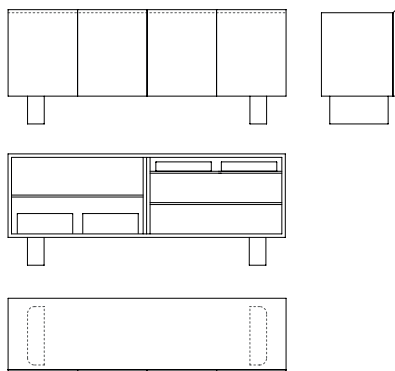

ACCESSORIES

Four removable leather-covered containers.

FINISHES

SIZE

cm. 200x54 h. 80
78.74" x 21.26" h. 31.50"

cm. 40x34 h. 7
cm. 40x34 h. 16

The company reserves the right to make changes to product models without prior notice.