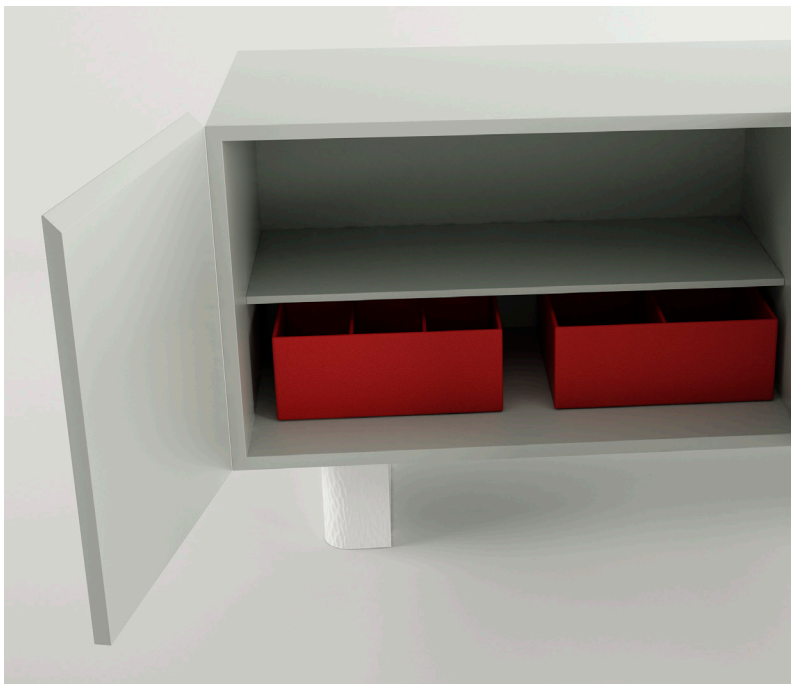

VITAE
sideboard

The sideboard of the Vitae collection features a coloured scagliola artistic finish with a shaded and vibrant effect, which is also available for the table in the same collection. The texture and colours remind of Fire, Air, Earth, and Water.

The two bases that support the rectangular volume of this piece of furniture are finished with a sculptural effect. Internally, it features a matt lacquer finish that is coordinated and enriched with removable accessories finished with precious leather in the various colours shown in our palette.

In the pictures, the Vitae sideboard –fire element with doors featuring texturised scagliola finishes M.14 and bases in scagliola sculpture S.61. Matching matt lacquered structure and removable leather trays RL. 68

TECHNICAL DESCRIPTION

STRUCTURE

Structure and doors in veneered plywood with a thickness of 25 mm.

FINISH

Exterior and interior structure in matt lacquer. Doors in texturised scagliola applied manually with central decoration in golden leaf or silver leaf. Bases in sculptured Scagliola applied manually