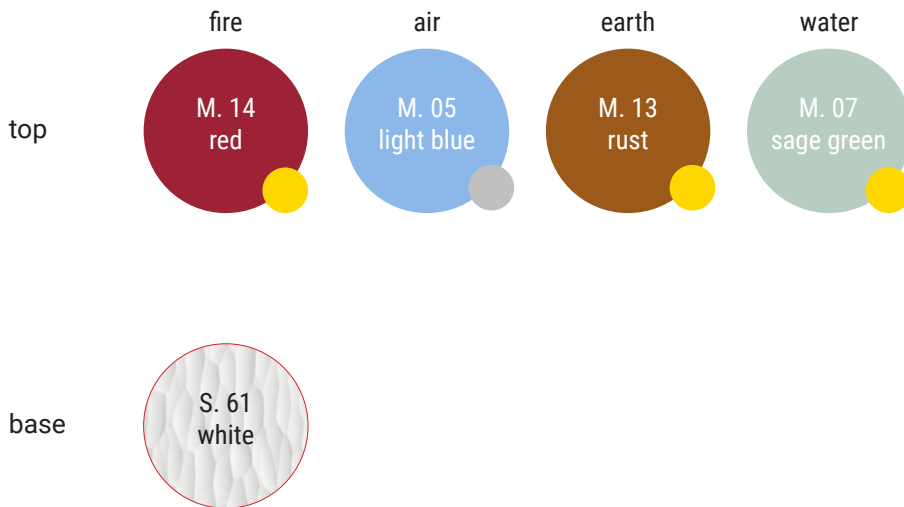

TECHNICAL DESCRIPTION

STRUCTURE

Top in veneered plywood with a thickness of 45 mm, rectangular shape with rounded corners. Base elements made of wood

FINISH

Top in texturised scagliola, applied manually with central decoration in golden leaf or silver leaf. Base in sculptured Scagliola, applied manually

FINISHES

SIZE

cm. 220x120 h. 74
86.61"x47.24" h. 29.13"

cm. 240x120 h. 74
94.49"x47.24" h.29.13"

cm. 280x120 h. 74
110.23"x47.24" h. 29.13"

cm. 300x120 h. 74
118.11x47.24" h.29.13"