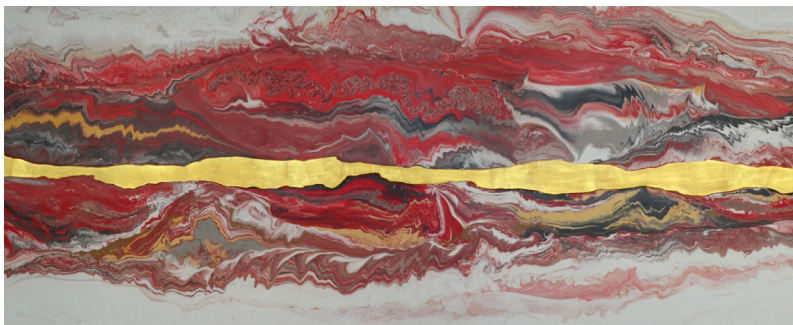

**VITAE**  
rectangular table

The Rectangular Table of the VITAE collection consists of a top artistically decorated with coloured scagliola technique featuring a shaded and vibrant effect and golden lap. The games of colour intersect and run along the rectangular top with rounded corners installed on four bases decorated with a sculptural effect. Available four colour versions that respectively reflect the four natural elements: Fire, Air, Earth, and Water. The charming characteristic of Vitae is the glorification of textures and colours, a project that shows extraordinary manual skills and high artistic craftsmanship present in every Cupioli creation.

In the pictures, the Vitae table – fire element with top featuring texturised scagliola finishes M. 14 and bases in scagliola sculpture S.61