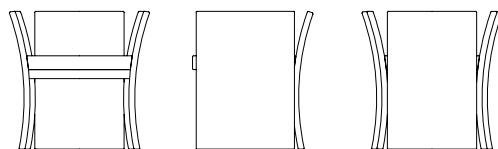

ANITA
small armchair

Anita is a small armchair with a fully upholstered plywood frame. The extremely elegant line is dressed in fine leathers, carefully selected and such that they bestow a sartorial look. The padded seat is comfortable and soft and can be upholstered in leather like the frame or in matching fabrics to better suit any type of furnishing style. It is a versatile element easy to place in any environment and available in a vast palette of colours, as per sample palette.

In the picture, Anita is fully upholstered in yellow leather RL.13

TECHNICAL DESCRIPTION

STRUCTURE

Plywood with a thickness of 18 mm and seat padded with polyurethane foam of various density.

FINISHES

Non-removable leather upholstery with colours according to the (RL) Rainbow leather sample collection.

DIMENSIONS

h. total cm. 69 / 27"
h seat cm. 47 / 18.5"
length cm. 70.5 / 27.7"
depth cm. 60.7 / 24"

The company reserves the right to make changes to product models without prior notice.
The finishes provided are indicative only. Please, browse the complete finishes palette.