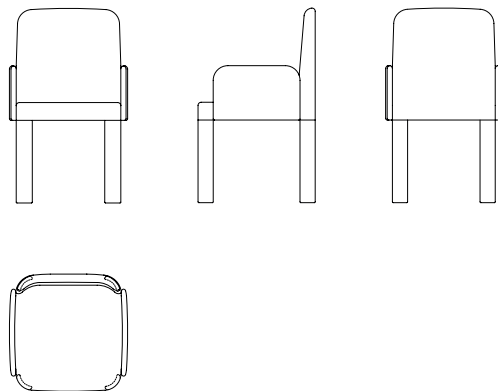

## DIMENSIONS

h. total cm. 92.4 / 36.3"

h seat cm. 48 / 18.9"

length cm. 56.5 / 22.2"

depth cm. 55.5 / 21.8"

The company reserves the right to make changes to product models without prior notice.  
The finishes provided are indicative only. Please, browse the complete finishes palette.