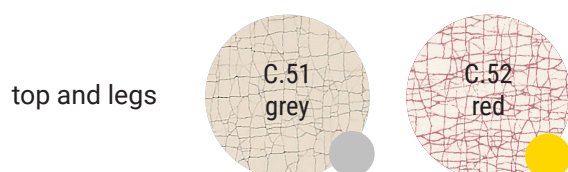

TECHNICAL DESCRIPTION

STRUCTURE

Top in veneered plywood with a thickness of 50 mm, in rectangular shape.
Base elements made of wood.

FINISH

Top in scagliola Craquelé (C), applied manually.
Legs in scagliola Craquelé (C), applied manually.
Inserts in steel, chrome or gold finish.

FINISHES

DIMENSIONS

cm. 220x110 h. 74
86.61"x43.31" h. 29.13"