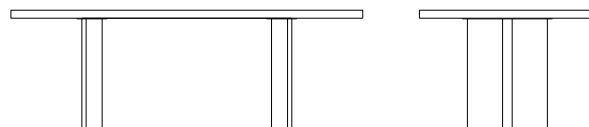

### STRUCTURE

Top in veneered plywood with a thickness of 50 mm, in rectangular shape.  
Base elements made of wood.

### FINISH

Top in scagliola Craquelé (C), applied manually.  
Legs in scagliola Craquelé (C), applied manually.  
Inserts in steel, chrome or gold finish.

---

## DIMENSIONS

cm. 220x110 h. 74  
86.61"x43.31" h. 29.13"

cm. 240x110 h. 74  
94.49"x43.31" h. 29.13"

cm. 280x110 h. 74  
110.24"x43.31" h. 29.13"

The company reserves the right to make changes to product models without prior notice.