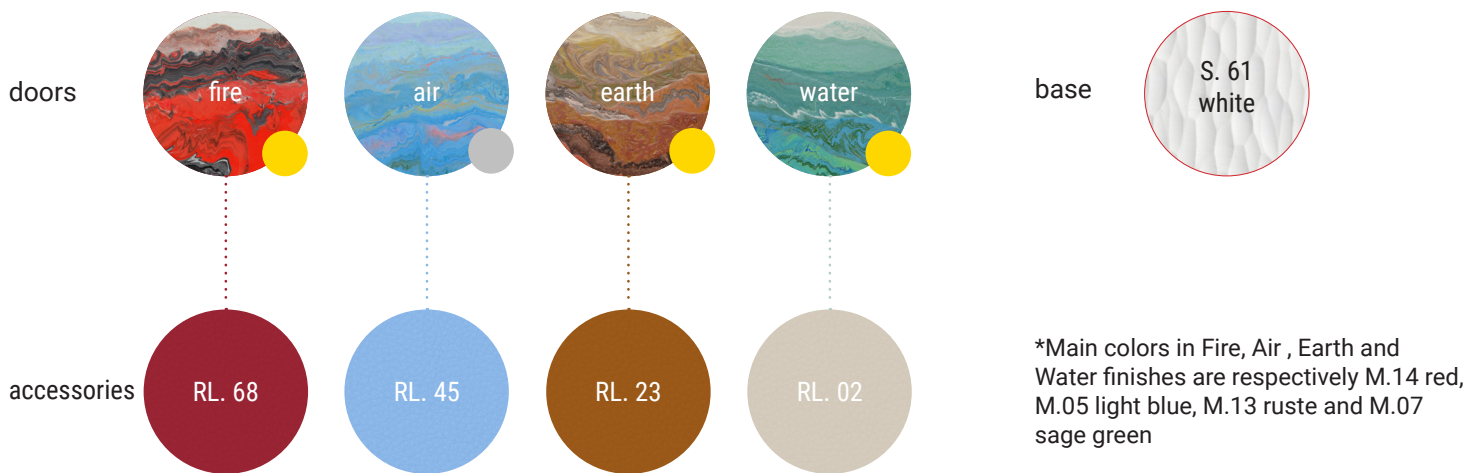

TECHNICAL DESCRIPTION

STRUCTURE

Structure and doors in veneered plywood with a thickness of 25 mm.

FINISH

Exterior and interior structure in matt lacquer. Doors in texturised polychrome scagliola applied manually with central decoration in golden leaf or silver leaf. Bases in sculptured Scagliola applied manually

ACCESSORIES

Four removable leather-covered containers.

FINISHES

SIZE

cm. 200x54 h. 80
78.74" x 21.26" h. 31.50"