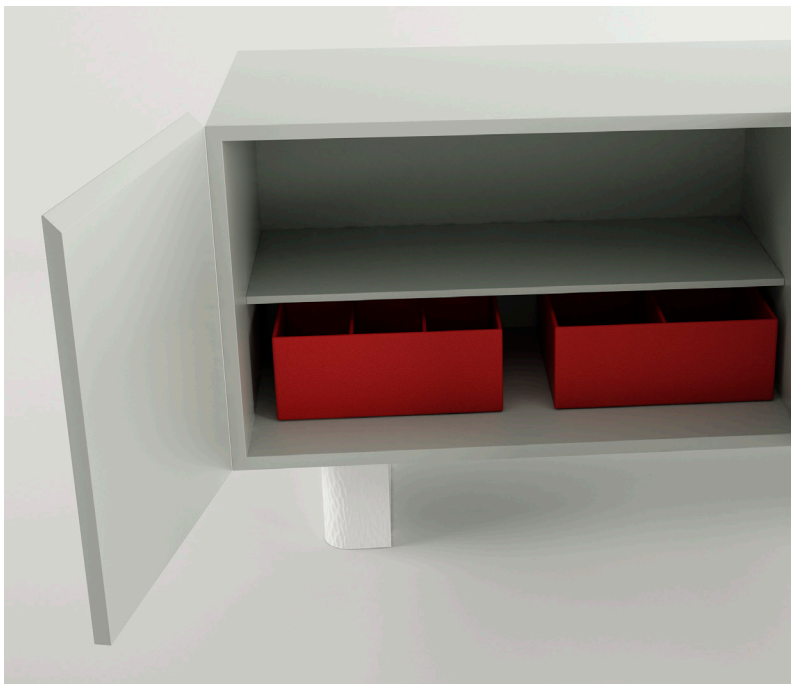

**VITAE**  
sideboard

The sideboard of the Vitae collection features a coloured scagliola artistic finish with a shaded and vibrant effect, which is also available for the table in the same collection. The texture and colours remind of Fire, Air, Earth, and Water.

The two bases that support the rectangular volume of this piece of furniture are finished with a sculptural effect. Internally, it features a matt lacquer finish that is coordinated and enriched with removable accessories finished with precious leather in the various colours shown in our palette.

In the pictures, the Vitae sideboard –fire element with doors featuring textured polychrome scagliola finishes and bases in scagliola sculpture S.61. Matching matt lacquered structure and removable leather trays RL. 68