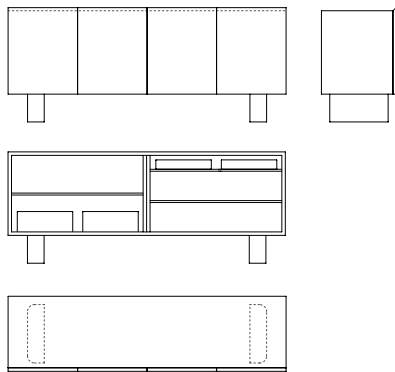

### STRUCTURE

Structure and doors in veneered plywood with a thickness of 25 mm.

### ACCESSORIES

Four removable leather-covered containers.

## SIZE

cm. 200x54 h. 80  
78.74" x 21.26" h. 31.50"

cm. 40x34 h. 7  
cm. 40x34 h. 16

The company reserves the right to make changes to product models without prior notice.

The scagliola effect is applied manually by the artist. Therefore, any differences and imperfections are not to be considered defects but characteristic features showing the uniqueness of the work. The finishes provided are indicative only. Please, browse the complete finishes palette.