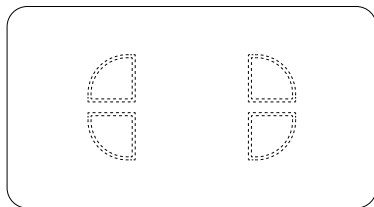

SIZE

Rectangular
cm. 220x120 h. 74
86.61"x47.24" h. 29.13"

cm. 240x120 h. 74
94.49"x47.24" h.29.13"

cm. 280x120 h. 74
110.23"x47.24" h. 29.13"

cm. 300x120 h. 74
118.11x47.24" h.29.13"

The company reserves the right to make changes to product models without prior notice.