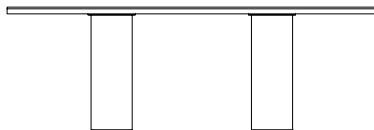

In the pictures, the Vitae table – fire element with top featuring texturised polychrome scagliola finishes and bases in scagliola sculpture S.61

TECHNICAL DESCRIPTION

STRUCTURE

Top in veneered plywood with a thickness of 45 mm, rectangular shape with rounded corners. Base elements made of wood

SIZE

Rectangular
cm. 220x120 h. 74
86.61"x47.24" h. 29.13"

cm. 240x120 h. 74
94.49"x47.24" h.29.13"

cm. 280x120 h. 74
110.23"x47.24" h. 29.13"

cm. 300x120 h. 74
118.11x47.24" h.29.13"

The company reserves the right to make changes to product models without prior notice.