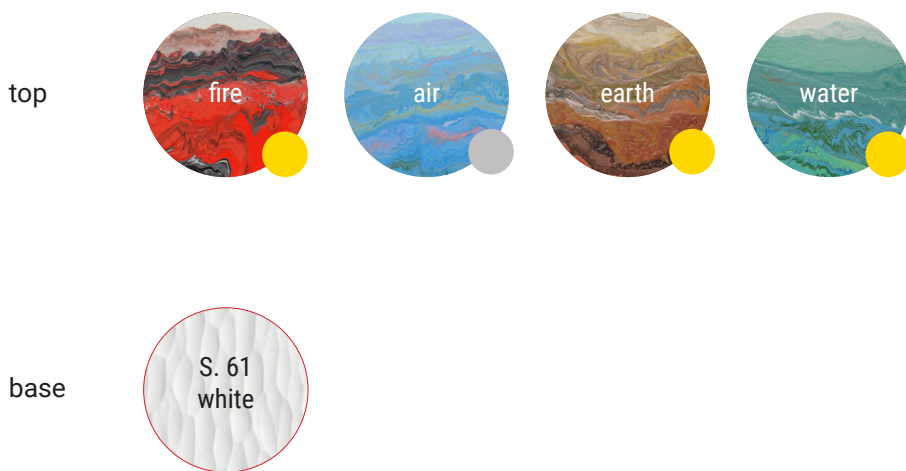

VITAE
rectangular table

The Rectangular Table of the VITAE collection consists of a top artistically decorated with coloured scagliola technique featuring a shaded and vibrant effect and golden lap. The games of colour intersect and run along the rectangular top with rounded corners installed on four bases decorated with a sculptural effect. Available four colour versions that respectively reflect the four natural elements: Fire, Air, Earth, and Water. The charming characteristic of Vitae is the glorification of textures and colours, a project that shows extraordinary manual skills and high artistic craftsmanship present in every Cupioli creation.

In the pictures, the Vitae table – fire element with top featuring texturised polychrome scagliola finishes and bases in scagliola sculpture S.61

TECHNICAL DESCRIPTION

STRUCTURE

Top in veneered plywood with a thickness of 45 mm, rectangular shape with rounded corners. Base elements made of wood

FINISH

Top in texturised polychrome scagliola, applied manually with central decoration in golden leaf or silver leaf. Base in sculptured Scagliola, applied manually

FINISHES

*Main colors in Fire, Air , Earth and Water finishes are respectively M.14 red, M.05 light blue, M.13 ruste and M.07 sage green