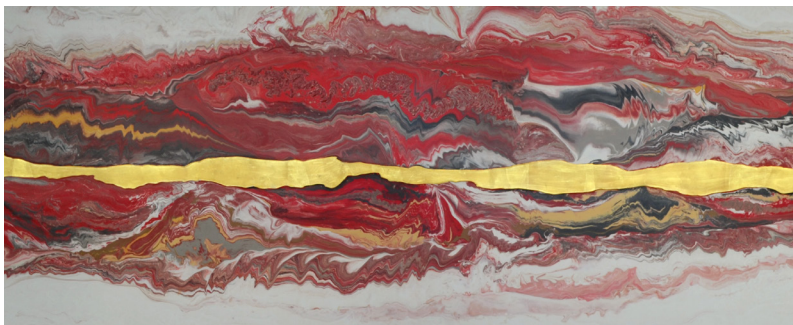

VITAE
rectangular table

The Rectangular Table of the VITAE collection consists of a top artistically decorated with coloured scagliola technique featuring a shaded and vibrant effect and golden lap. The games of colour intersect and run along the rectangular top with rounded corners installed on four bases decorated with a sculptural effect. Available four colour versions that respectively reflect the four natural elements: Fire, Air, Earth, and Water. The charming characteristic of Vitae is the glorification of textures and colours, a project that shows extraordinary manual skills and high artistic craftsmanship present in every Cupioli creation.

In the pictures, the Vitae table – fire element with top featuring texturised polychrome scagliola finishes and bases in scagliola sculpture S.61

TECHNICAL DESCRIPTION

STRUCTURE

Top in veneered plywood with a thickness of 45 mm, rectangular shape with rounded corners. Base elements made of wood

FINISH

Top in texturised polychrome scagliola, applied manually with central decoration in golden leaf or silver leaf. Base in sculptured Scagliola, applied manually

FINISHES

*Main colors in Fire, Air , Earth and Water finishes are respectively M.14 red, M.05 light blue, M.13 ruste and M.07 sage green