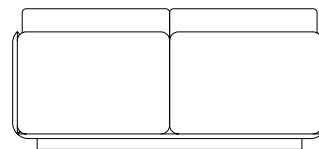

BASE

Lacquered wood.

FINISHES

COVERING

Non-removable leather frame covering, colors from Rainbow leather (RL) samples. Seat, backrest and cushion covered in leather (RL) or removable fabric from sample collection Biagio (BG), Alina (AL), Ambra (AR) e Amabel (AM).

DIMENSIONS

h. total cm. 73 / 28.7"
h seat cm. 40.5 / 15.9"
length cm. 164 / 64.5"
depth cm. 89.4 / 35.2"

Backrest cushion:
65x33 cm / 25.5" x 13"

Optional cushion:
50x50 cm / 19.6" x 19.6"
40x40 cm / 15.7" x 15.7"