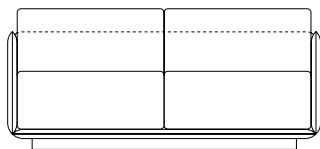

BASE

Lacquered wood.

FINISHES

COVERING

Non-removable leather frame covering, colors from Rainbow leather (RL) samples. Seat, backrest and cushion covered in leather (RL) or removable fabric from sample collection Biagio (BG), Alina (AL), Ambra (AR) e Amabel (AM).

DIMENSIONS

h. total cm. 73 / 28.7"
h seat cm. 40.5 / 15.9"
length cm. 164 / 64.5"
depth cm. 89.4 / 35.2"

Backrest cushion:
65x33 cm / 25.5" x 13"

Optional cushion:
50x50 cm / 19.6" x 19.6"
40x40 cm / 15.7" x 15.7"