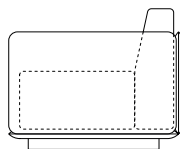

BASE

Lacquered wood.

FINISHES

COVERING

Non-removable leather frame covering, colors from Rainbow leather (RL) samples. Seat, backrest and cushion covered in leather (RL) or removable fabric from sample collection Biagio (BG), Alina (AL), Ambra (AR) e Amabel (AM).

DIMENSIONS

h. total cm. 73 / 28.7"
h seat cm. 40.5 / 15.9"
length cm. 164 / 64.5"
depth cm. 89.4 / 35.2"

Backrest cushion:
65x33 cm / 25.5" x 13"

Optional cushion:
50x50 cm / 19.6" x 19.6"
40x40 cm / 15.7" x 15.7"