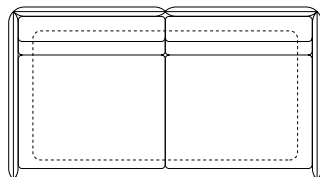

BASE

Lacquered wood.

FINISHES

COVERING

Non-removable leather frame covering, colors from Rainbow leather (RL) samples. Seat, backrest and cushion covered in leather (RL) or removable fabric from sample collection Biagio (BG), Alina (AL), Ambra (AR) e Amabel (AM).

DIMENSIONS

h. total cm. 73 / 28.7"
h seat cm. 40.5 / 15.9"
length cm. 164 / 64.5"
depth cm. 89.4 / 35.2"

Backrest cushion:
65x33 cm / 25.5" x 13"

Optional cushion:
50x50 cm / 19.6" x 19.6"
40x40 cm / 15.7" x 15.7"