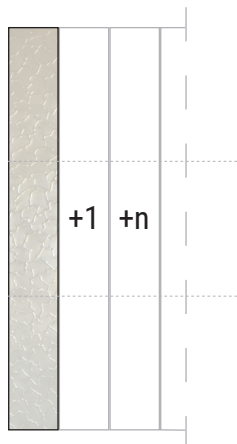

### STRUCTURE

Marine plywood.

### FINISH

Satin brass foil.

---

## FINISHES

## DIMENSIONS

cm. 33x270 / 12.99"x106.3"

Custom sizes are available on request.

The company reserves the right to make changes to product models without prior notice.

The scagliola effect is applied manually by the artist. Therefore, any differences and imperfections are not to be considered defects but characteristic features showing the uniqueness of the work. The finishes provided are indicative only. Please, browse the complete finishes palette.