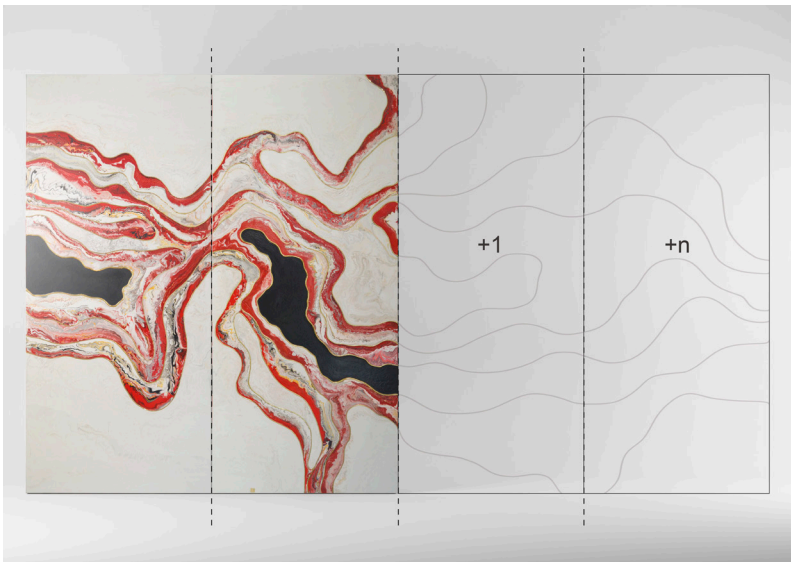

FLOW
decorative panel

Panel for vertical wall decorations, with abstract, textured flow concept, created in scagliola fine plaster with bright shades, enhanced with contouring in brass foil to enclose the contrasting colour sections. The dynamic composition radiates outwards, while the texture contributes to creating a three-dimensional effect of depth. The choice of colours and shapes are subjective and can be tailored to customer requirements.

In the pictures, Flow decoration panel in textured scagliola and brass foil.

TECHNICAL DESCRIPTION

STRUCTURE

Marine plywood.

FINISH

Textured Scagliola with brass foil details.

FINISHES

PANEL

Colours as colours palettes Materico (M) with embossed brass foil details.

DIMENSIONS

cm. 120x270 / 47.2"x106.3"

Custom sizes are available on request.

The company reserves the right to make changes to product models without prior notice.

The scagliola effect is applied manually by the artist. Therefore, any differences and imperfections are not to be considered defects but characteristic features showing the uniqueness of the work. The finishes provided are indicative only. Please, browse the complete finishes palette.