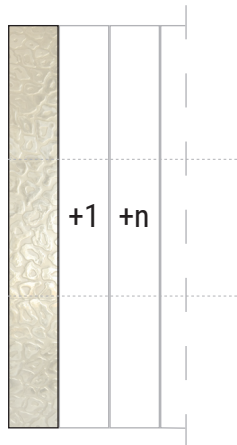

MAKULA
decorative panel

Panel for vertical wall decorations, made with embossed decor, covered with brass foil. Available in 3 types of more or less complex décor to add a touch of refined elegance to your wall. The brass foil has a satin, varnished finish to add further movement to the surface.

In the pictures, Makula decorative panel in brass foil.

TECHNICAL DESCRIPTION

STRUCTURE

Marine plywood.

FINISH

Satin brass foil.

FINISHES

DIMENSIONS

cm. 33x270 / 12.99"x106.3"

Custom sizes are available on request.

The company reserves the right to make changes to product models without prior notice.

The scagliola effect is applied manually by the artist. Therefore, any differences and imperfections are not to be considered defects but characteristic features showing the uniqueness of the work. The finishes provided are indicative only. Please, browse the complete finishes palette.