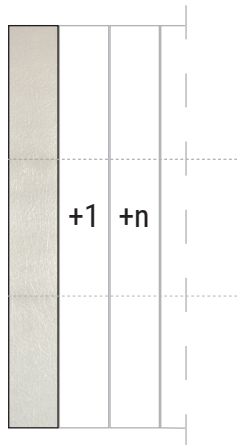

NEXUS
decorative panel

Panel for vertical wall decorations, made with embossed decor, covered with brass foil. Available in 3 types of more or less complex décor to add a touch of refined elegance to your wall. The brass foil has a satin, varnished finish to add further movement to the surface.

In the pictures, Nexus decorative panel in brass foil.

TECHNICAL DESCRIPTION

STRUCTURE

Marine plywood.

FINISH

Satin brass foil.

FINISHES

DIMENSIONS

cm. 33x270 / 12.99"x106.3"

Custom sizes are available on request.

The company reserves the right to make changes to product models without prior notice.

The scagliola effect is applied manually by the artist. Therefore, any differences and imperfections are not to be considered defects but characteristic features showing the uniqueness of the work. The finishes provided are indicative only. Please, browse the complete finishes palette.