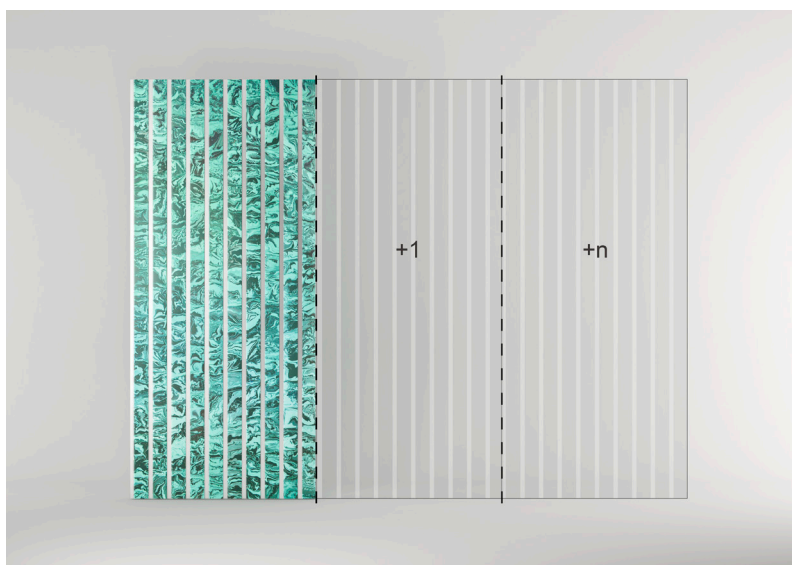

**RUES**  
decorative panel

Panel for vertical wall decorations, made using bands of textured scagliola in vibrant colours with a linear layout. The irregular surface creates a very interesting visual effect and uses fine strips of leaf to create bright reflections. The alternating textured and smooth surfaces and the effects created with different levels make the panelling both harmonious and dynamic at the same time.

In the pictures, Rues decoration panel in F.01 textured scagliola and silver leaf.

### STRUCTURE

Marine plywood.

## DIMENSIONS

cm. 120x270 / 47.2"x106.3"

Custom sizes are available on request.

The company reserves the right to make changes to product models without prior notice.

The scagliola effect is applied manually by the artist. Therefore, any differences and imperfections are not to be considered defects but characteristic features showing the uniqueness of the work. The finishes provided are indicative only. Please, browse the complete finishes palette.