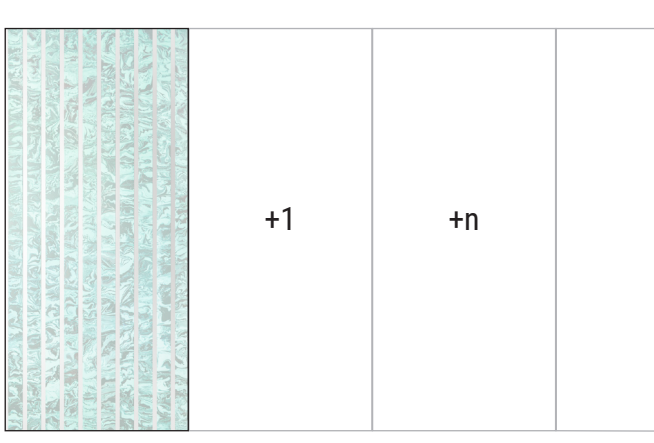

## DIMENSIONS

cm. 120x270 / 47.2"x106.3"

Custom sizes are available on request.

The company reserves the right to make changes to product models without prior notice.

The scagliola effect is applied manually by the artist. Therefore, any differences and imperfections are not to be considered defects but characteristic features showing the uniqueness of the work. The finishes provided are indicative only. Please, browse the complete finishes palette.