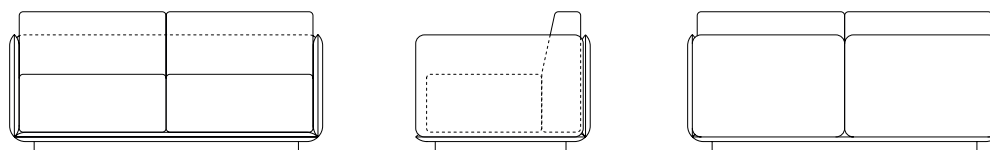

BASE

Lacquered wood.

FINISHES

COVERING

Shell available in glossy lacquer (LL) or with non-removable leather covering (RL), colors from sample book. Seat, backrest and cushion covered in leather (RL) or removable fabric from sample collection Biagio (BG), Alina (AL), Ambra (AR) e Amabel (AM).

DIMENSIONS

h. total cm. 73 / 28.7"
h seat cm. 40.5 / 15.9"
length cm. 164 / 64.5"
depth cm. 89.4 / 35.2"

Backrest cushion:
65x33 cm / 25.5" x 13"

Optional cushion:
50x50 cm / 19.6" x 19.6"
40x40 cm / 15.7" x 15.7"